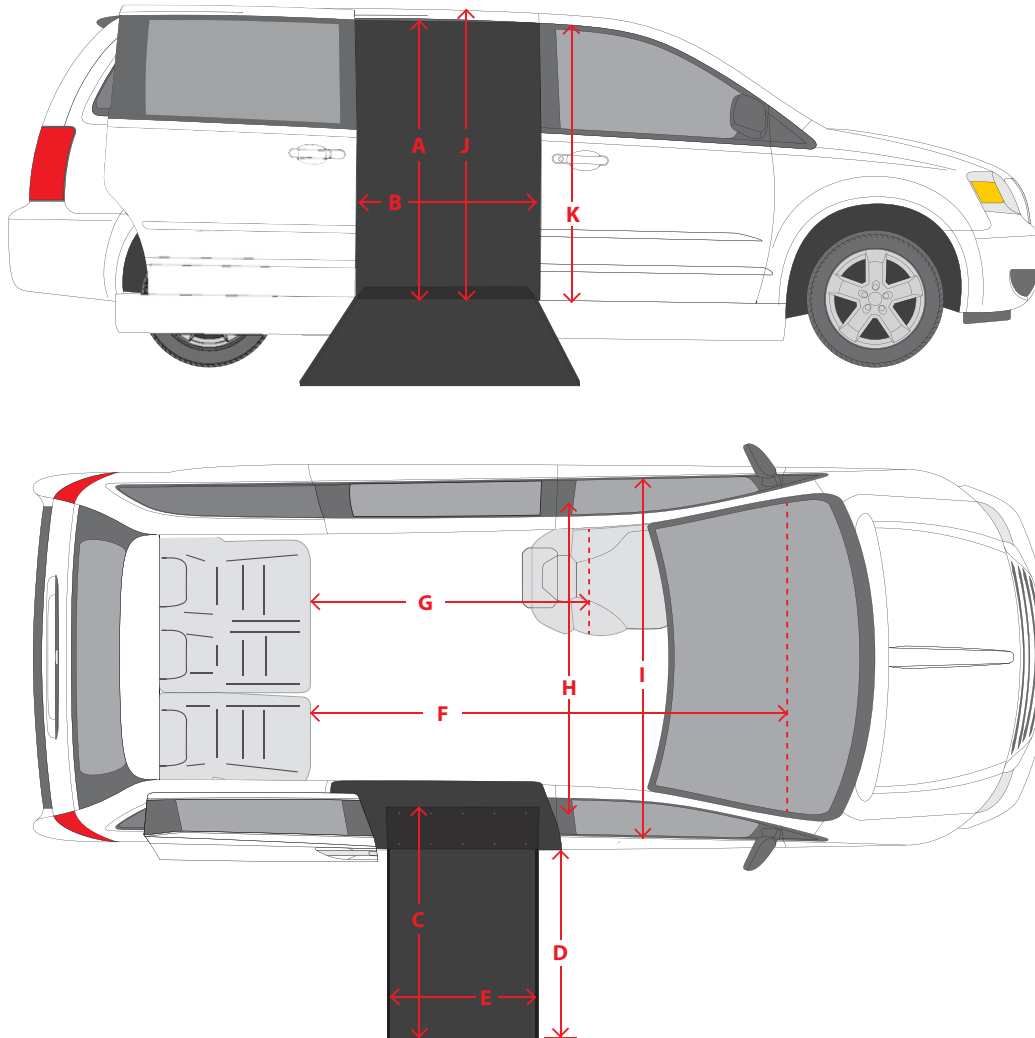

Dodge Grand Caravan

Standard features of BOTH Northstar and Summit Conversions

- E-coated for corrosion resistance
- 11" maximum drop
- PowerKneel™ optimized for reliability & noise reduction
- FMVSS 301R compliant
- Hidden spare tire gives you plenty of cargo space
- Removable front seat bases
- 600 lb ramp capacity

Conversion specifications

- The Northstar in-floor ramp comes standard with the SURE DEPLOY™ backup system
- The Summit fold-out ramp comes standard with an anti-rattle mechanism

Dodge Grand Caravan

specifications

	Dodge Northstar	Dodge Summit
A Door opening height	55.25"	54.0"
B Door opening width	31.25"	31.25"
C Ramp length (angled ramp and transition plate)	58.5"	50.25"
D Ramp length (distance ramp protrudes from vehicle)	44.0"	41.5"
E Usable ramp width	29.25"	28.75"
F Overall floor length	85.5"	85.5"
G Length (from back of seat bases to kickplate)	58.0"	58.0"
H Floor width at B pillar	60.0"	60.0"
I Floor width at front doors	61.0"	61.0"
J Interior height at center position	58.5"	58.5"
K Interior height at drivers position	57.25" w/o sunroof	57.25" w/o sunroof